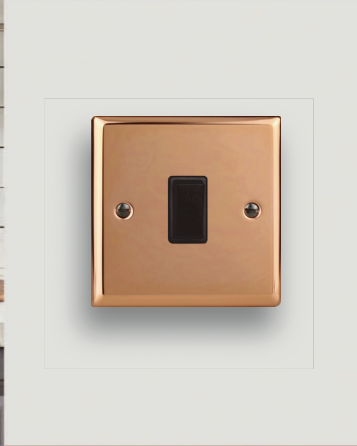

Our elegant Georgian rope-edge faceplate is a popular choice for traditional interiors and is offered in a beautiful polished brass finish.

For a more contemporary take on a raised profile faceplate our bevel-edge design is a timeless classic, shown here in Satin.

Our bevel-edge faceplate looks stunning in any finish and works wonderfully in polished brass.

VARILIGHT VALUE

Our Polar White plastic and Matt Chrome metal ranges offer exceptional value.

URBAN COLLECTION

With a finely brushed finish, our Antique Brass faceplates exude a subtle elegance.

Create a contemporary statement and add warmth to any scheme with our stunning Polished Copper finish.

Our Urban Collection pairs raised profile faceplates with four inspirational finishes to bring an urban edge to stylish spaces.