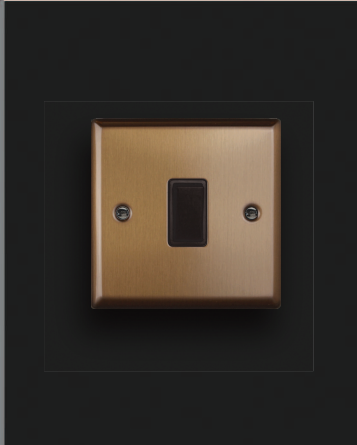

Our elegant Georgian rope-edge faceplate is a popular choice for traditional interiors and is offered in a beautiful polished brass finish.

For a more contemporary take on a raised profile faceplate our bevel-edge design is a timeless classic, shown here in Satin.

Our bevel-edge faceplate looks stunning in any finish and works wonderfully in polished brass.

VARILIGHT VALUE

Our Polar White plastic and Matt Chrome metal ranges offer exceptional value.

URBAN COLLECTION

With a finely brushed finish, our Antique Brass faceplates exude a subtle elegance.

Create a contemporary statement and add warmth to any scheme with our stunning Polished Copper finish.

Our Urban Collection pairs raised profile faceplates with four inspirational finishes to bring an urban edge to stylish spaces.

Versatile Brushed Bronze complements a wide variety of colour schemes to convey a timeless sophistication.

Bold and beautiful, our Matt Black finish brings a room's decor bang up to date.

Inspired by the glamour of art deco, the switches, sockets and dimmers in the Vogue Collection will lift the decor of any room.